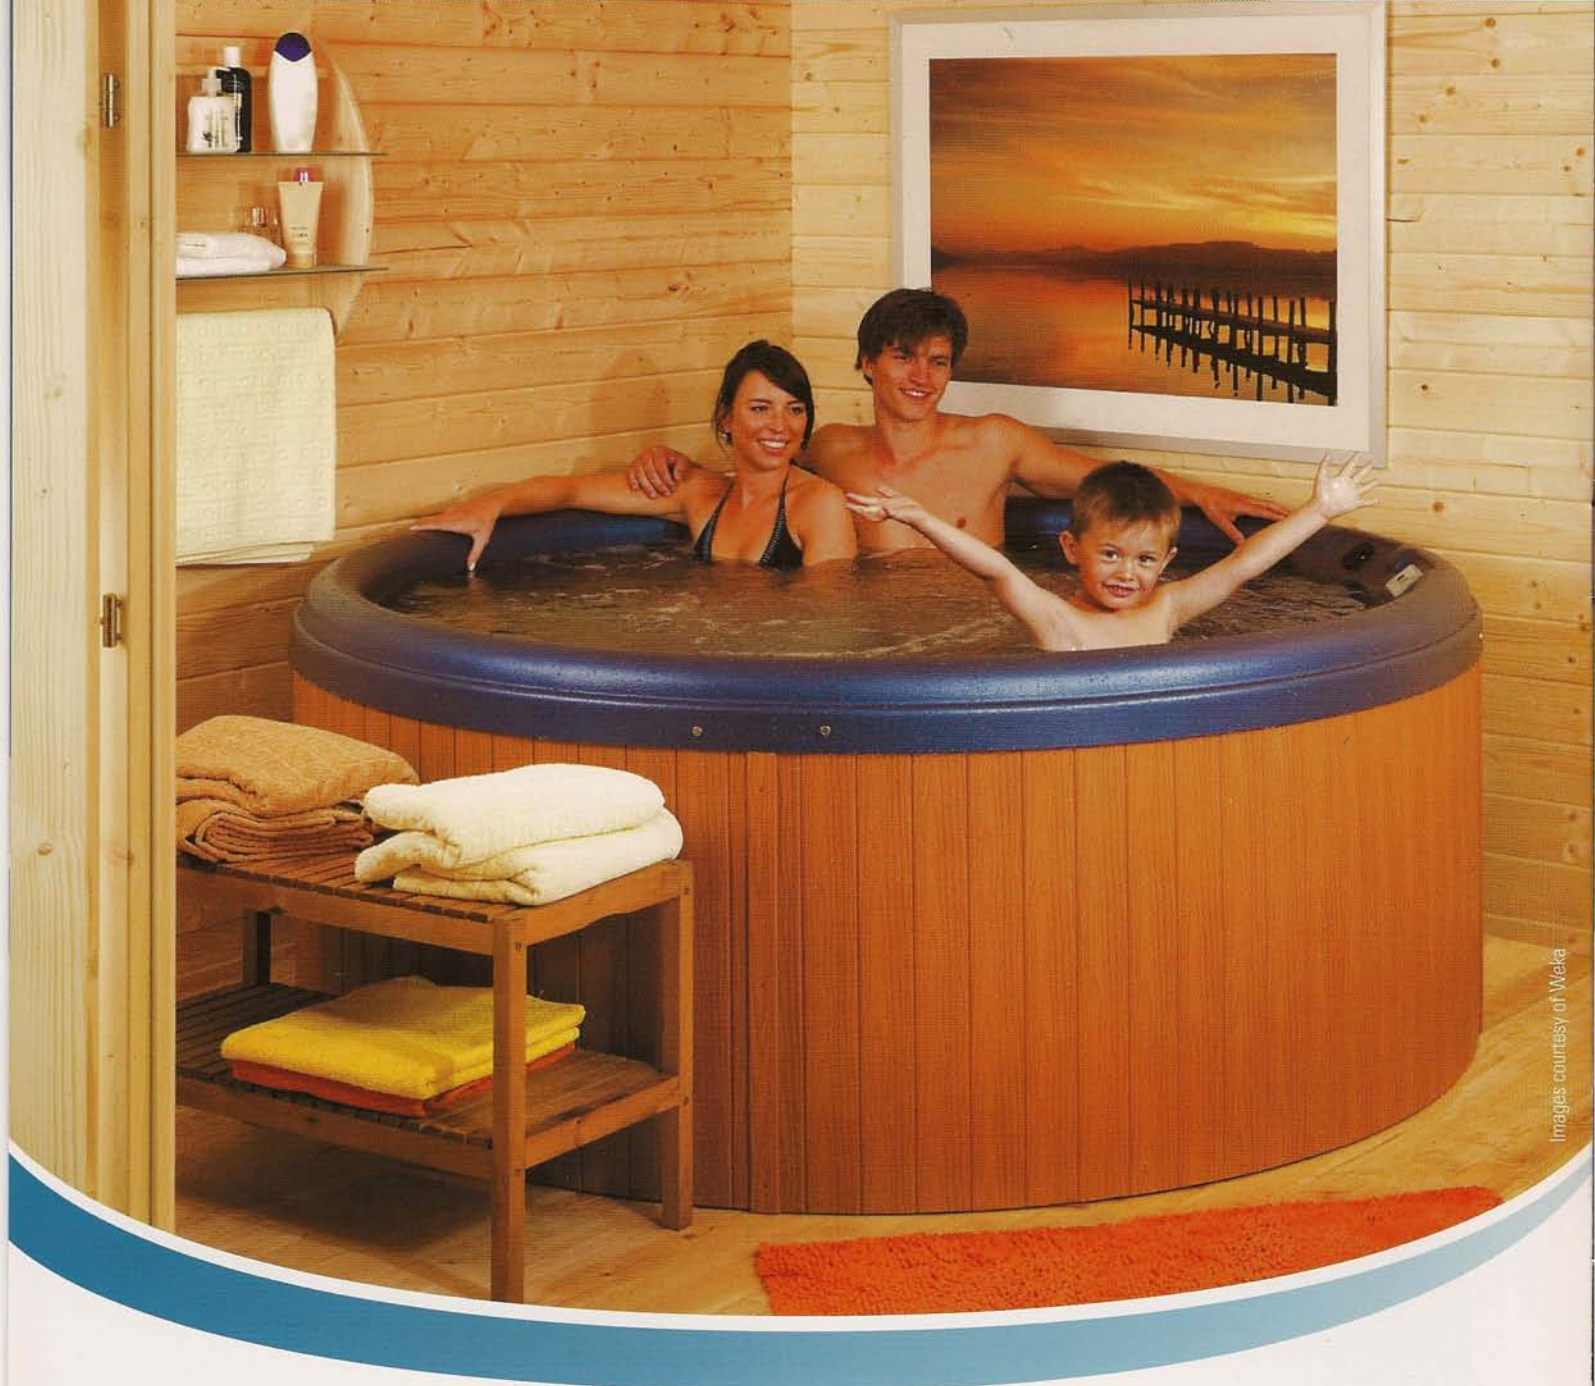

Images courtesy of Waka

Your local Cove Spa Dealer

G.V.S. SWIMMING POOLS LTD.
2376, STRATFORD ROAD,
HOCKLEY HEATH, SOLIHULL,
WEST MIDLANDS, B94 6QT
TEL: LAPWORTH 01564 782438 & 782804

Distributed by:

All images, photographs, illustrations, dimensions are for guidance only. Colours may vary to actual products shown.